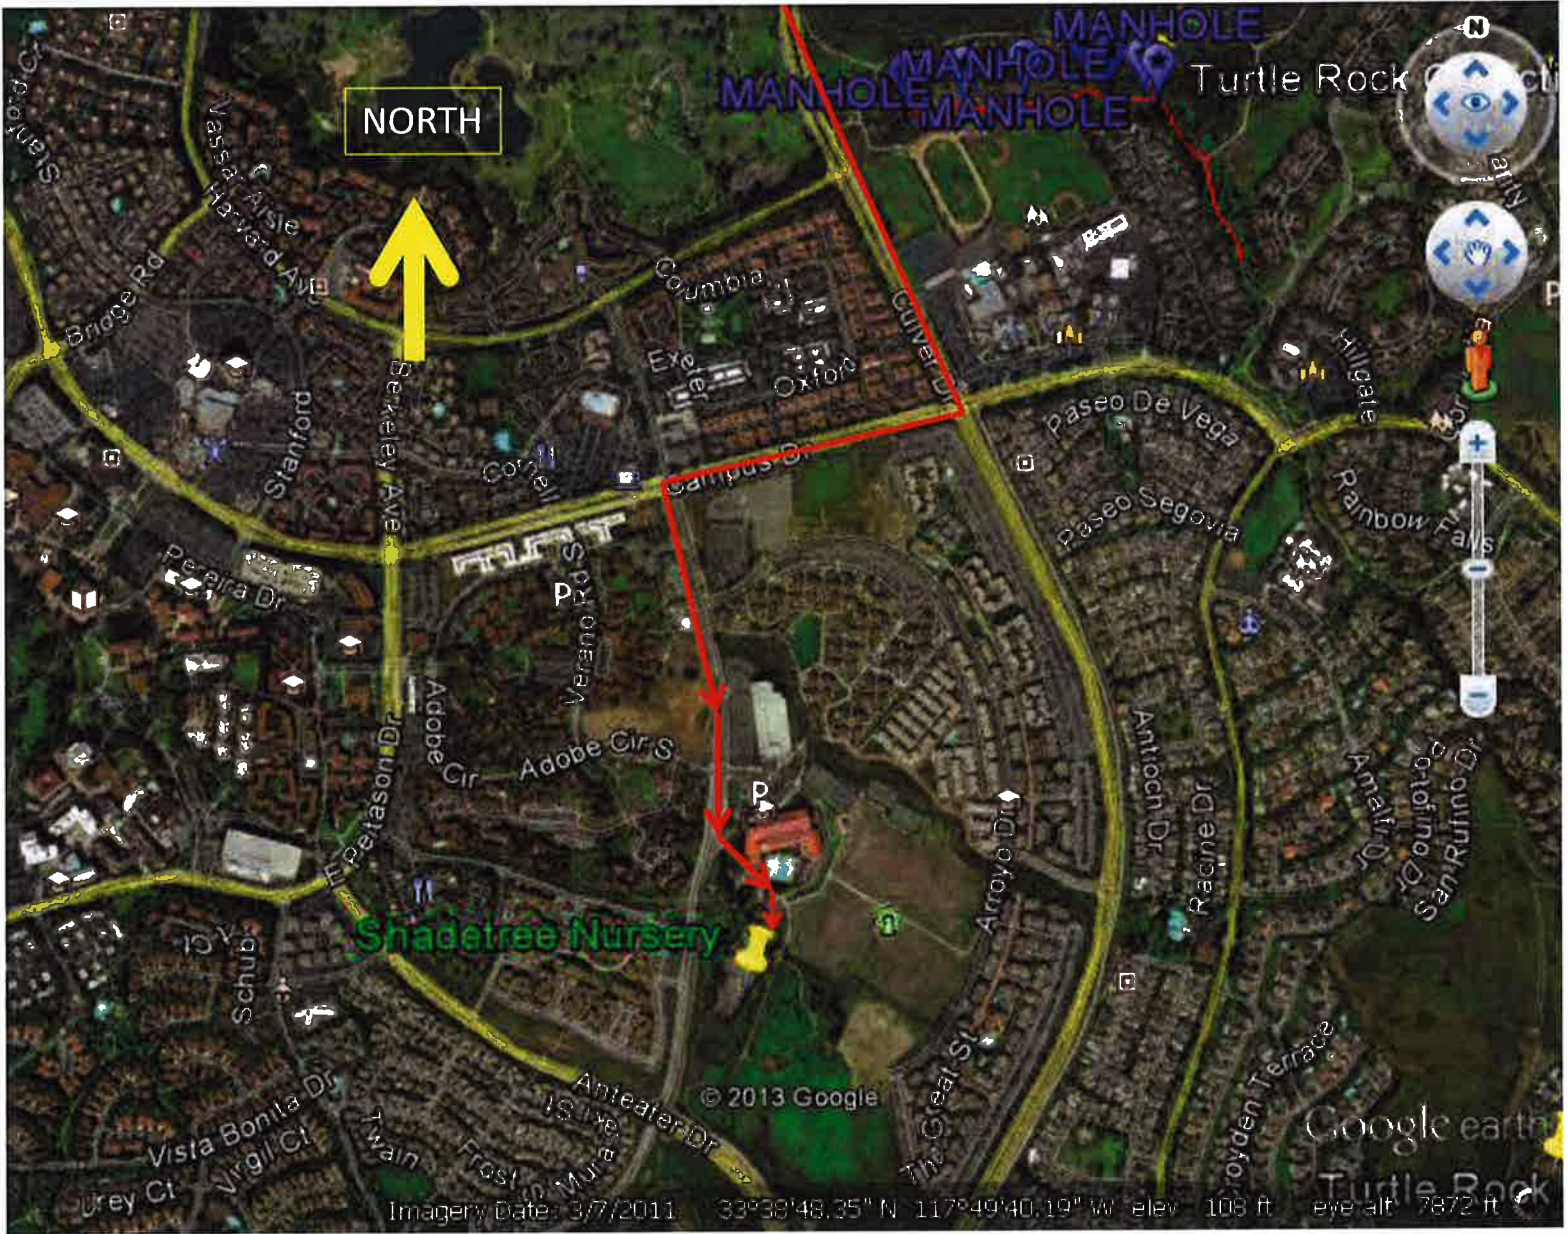

Here are the Directions for you (see attached maps)

## DRIVING DIRECTIONS FOR SHADETREE PARTNERSHIP NURSERY

To reach the Shadetree Nursery

1. Exit the 405 Freeway at Culver Drive in Irvine and travel south **.8 miles** to Campus Drive.
2. Turn right on Campus Drive and travel **.32 miles** to California Ave.
3. Turn left on California Avenue and travel **.33 miles** just past the first signal and turn left onto Anteater (*Just behind Recreation Center*).
4. Follow Shadetree signs to the nursery driveway adjacent to the soccer field.

NORTH

MANHOLE  
MANHOLE  
MANHOLE  
MANHOLE

Turtle Rock

Shadetree Nursery

© 2013 Google

Google earth

Turtle Rock

Imagery Date: 3/7/2011 33°38'48.35" N 117°49'40.19" W elev 108 ft eye alt 7872 ft